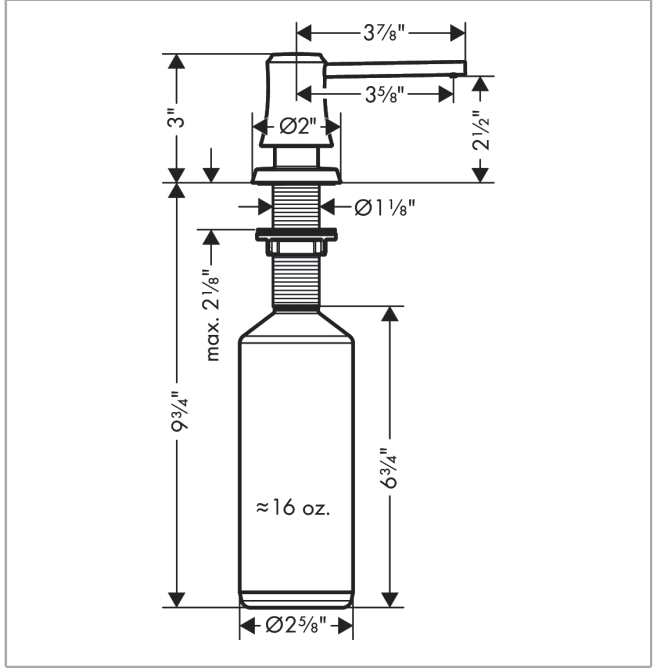

Joleena Soap Dispenser
 Finishes : **steel optic** Part no. : **04796800**

Description

Features

- durable metal construction
- Bottle capacity 16 oz

Item details

List Price \$ 62.00

Product image

Scale drawing

Joleena
Soap Dispenser
Finishes : **steel optic** Part no. : **04796800**

Exploded drawing

Year of production: >09/19

Joleena
Soap Dispenser
 Finishes : **steel optic** Part no. : **04796800**

Spare parts list

Year of production: >09/19

Pos.	Description	Part no.	Price	PU
1	pump	93535800	-	1
2	escutcheon	93285800	-	1
3	bottle for lotion dispenser	93278000	-	1