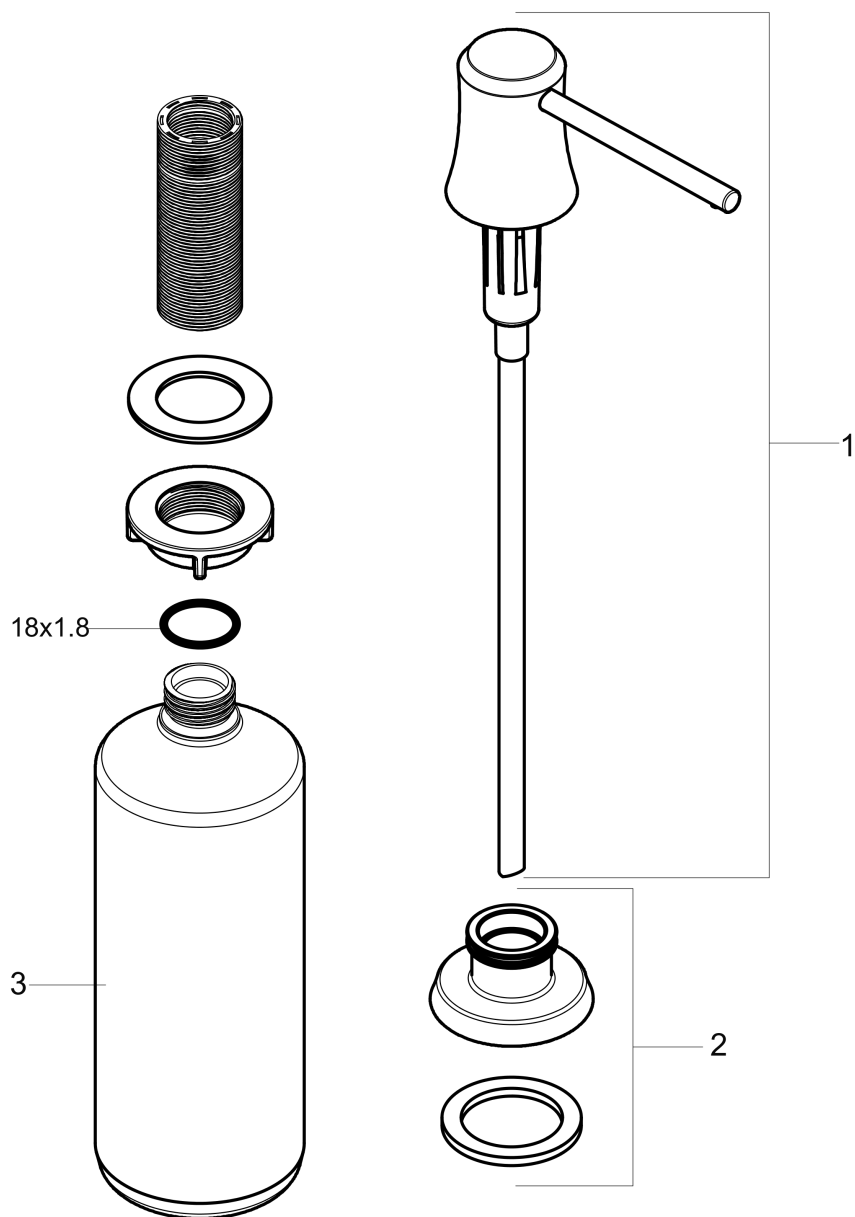

Joleena Soap Dispenser
 Finishes : **steel optic** Part no. : **04796800**

Description

Features

- durable metal construction
- Bottle capacity 16 oz

Item details

List Price \$ 62.00

Product image

Scale drawing

Joleena
Soap Dispenser
Finishes : **steel optic** Part no. : **04796800**

Exploded drawing

Year of production: >09/19

Joleena
Soap Dispenser
 Finishes : **steel optic** Part no. : **04796800**

Spare parts list

Year of production: >09/19

Pos.	Description	Part no.	Price	PU
1	pump	93535800	-	1
2	escutcheon	93285800	-	1
3	bottle for lotion dispenser	93278000	-	1