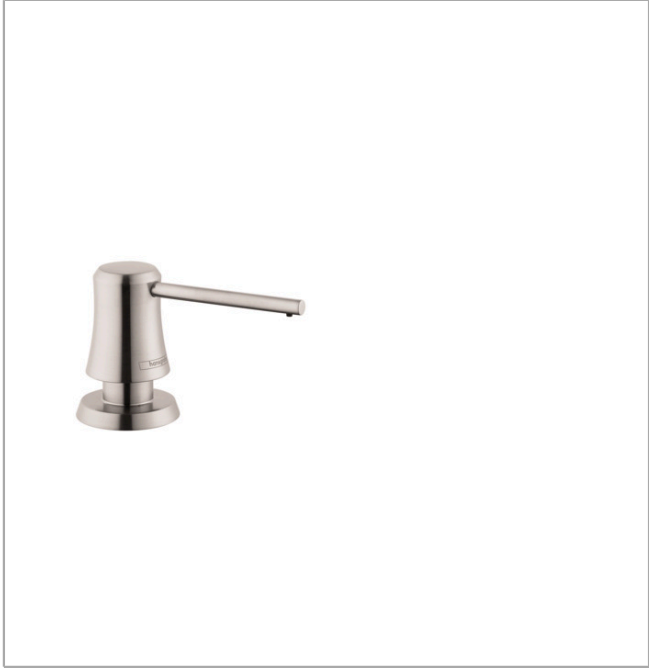

Joleena Soap Dispenser
 Finishes : **steel optic** Part no. : **04796800**

Description

Features

- durable metal construction
- Bottle capacity 16 oz

Item details

List Price \$ 62.00

Product image

Scale drawing

Joleena
Soap Dispenser
Finishes : **steel optic** Part no. : **04796800**

Exploded drawing

Year of production: >09/19

Joleena
Soap Dispenser
 Finishes : **steel optic** Part no. : **04796800**

Spare parts list

Year of production: >09/19

Pos.	Description	Part no.	Price	PU
1	pump	93535800	-	1
2	escutcheon	93285800	-	1
3	bottle for lotion dispenser	93278000	-	1